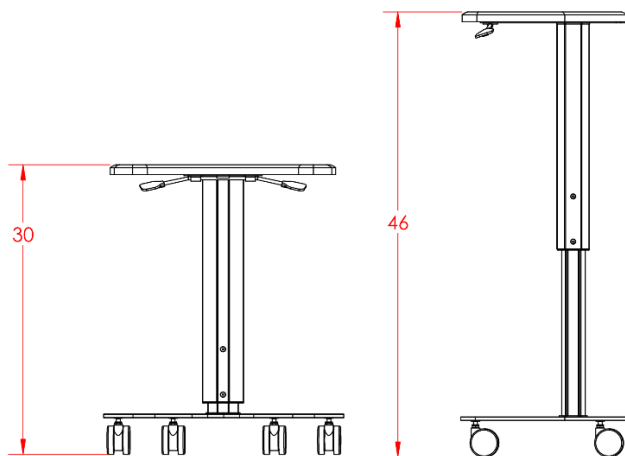

### FEATURES

- Height-adjustable from 30in to 46in.
- Seamless KYDEX top surface
- Patented anodized aluminum height adjustment column
- Dual paddle height adjustment
- Curved base panel has ample room for your feet
- 6 standard colors available
- Locking casters

### SPECIFICATIONS

<b>Height Adjustment</b>	30in to 46in (76 cm to 1.17 m)
<b>Surface Dimensions</b>	23in wide x 17in deep (58 cm x 43 cm)
<b>Base Dimensions</b>	24.5in wide x 17in deep (62 cm x 43 cm)
<b>Standard Top Color Options</b>	Honey Maple, Natural Maple, Summer Flame, Walnut, Eiderdown, Bright White
<b>Column</b>	Anodized aluminum
<b>Base Color</b>	Powder-coated steel, Arctic Silver (standard)
<b>Casters</b>	2in (50mm) twin wheel casters. Two locking, two non-locking.
<b>Working Weight Capacity</b>	25 lbs (11.4kg)
<b>Weight</b>	42lbs (19 kg) Cart only without packaging.
<b>Warranty</b>	Limited lifetime warranty.